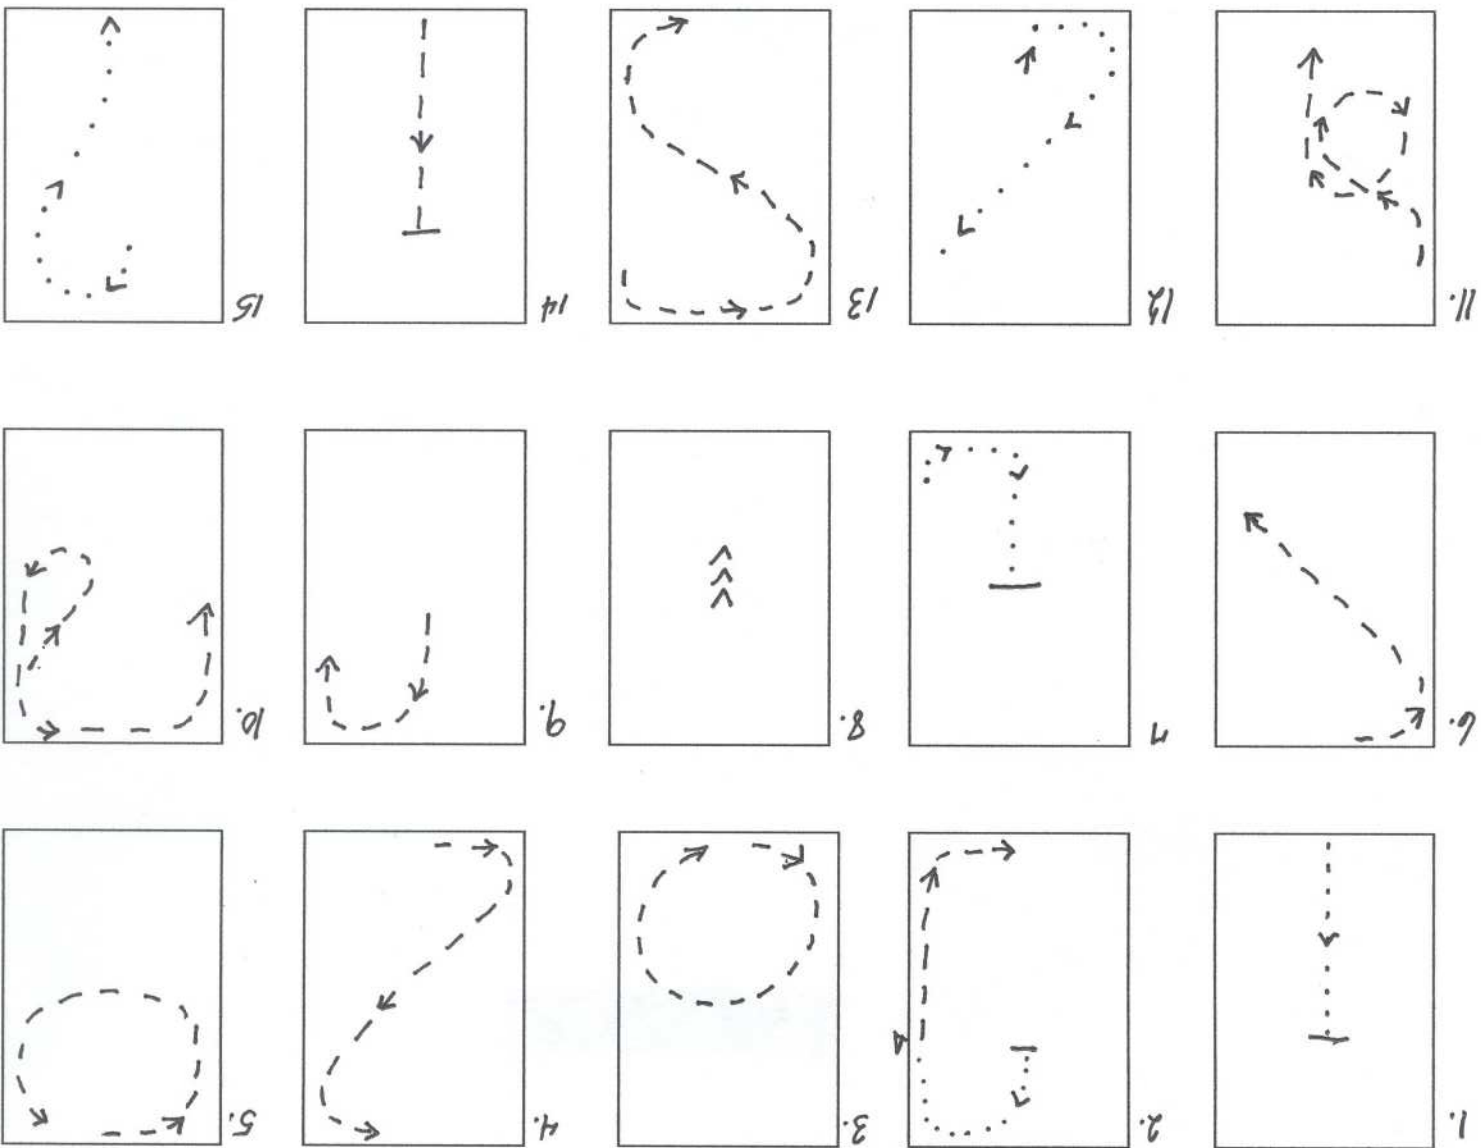

GYPSY VANNER DRIVING TEST

1. Walk forward into arena, halt and salute judge.
2. Proceed at working walk and track to the right, at marker begin working trot.
3. At gate do a circle to the right.
4. Cross arena at a working trot.
5. Do a circle to the left.
6. Working trot through the corner and across the arena.
7. Begin working walk in the corner, turn down the center of the arena and halt.
8. Back 3 steps.
9. Trot forward and track to the right on the rail at a working trot
10. Do a half circle to the left and keep the working trot on the rail to the opposite side of the arena
11. Do a full circle to the right, and maintain working trot to gate.
12. Track right and through the corner and cross the arena at a working walk.
13. In corner pick up working trot to the left and cross the arena at a working trot, track right in the corner
14. At the gate turn down the center, halt and salute the judge
15. Exit arena at a medium walk.